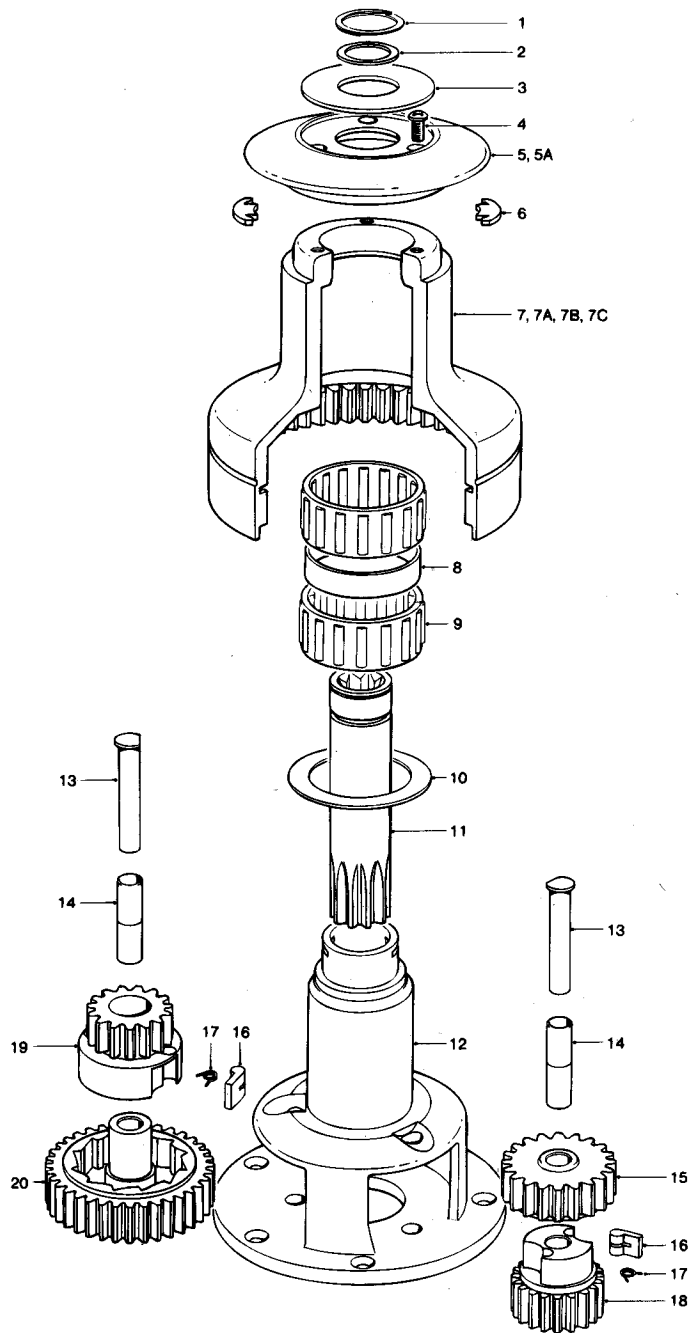

# No. 43 - 2 SPEED WINCH

Item	Description	Part Number	No. Off
1	Circlip	B2075	1
2	Washer	15000684	1
3	Top Cap	45001700	1
4	Pan HD Posidriv Screw M5 x 12mm Long	B0325	3
5	Crown (Grey)	45001709	1
5a	Crown (Black)	45001708	1
6	Collet	15001430	2
7	Drum Alloy (Grey)	45001714	1
7a	Drum Alloy (Black)	15000411	1
7b	Drum Bronze	15000666	1
7c	Drum Chrome	15000410	1
8	Spacer	15010008	1
9	Roller Bearing Assembly	15010007	2
10	Drum Washer	15034638	1
11	Main Spindle	15000832	1
12	Centre Stem	18000534	1
13	Gear Spindle	15000422	2
14	Gear Spindle Sleeve	15000398	4
15	Ratchet Gear	15000418	1
16	Pawl	1260/8	4
17	Pawl Spring	1260/7	4
18	Pawl Gear	15000397	1
19	Pawl Gear	15000419	1
20	Ratchet Gear	15000417	1