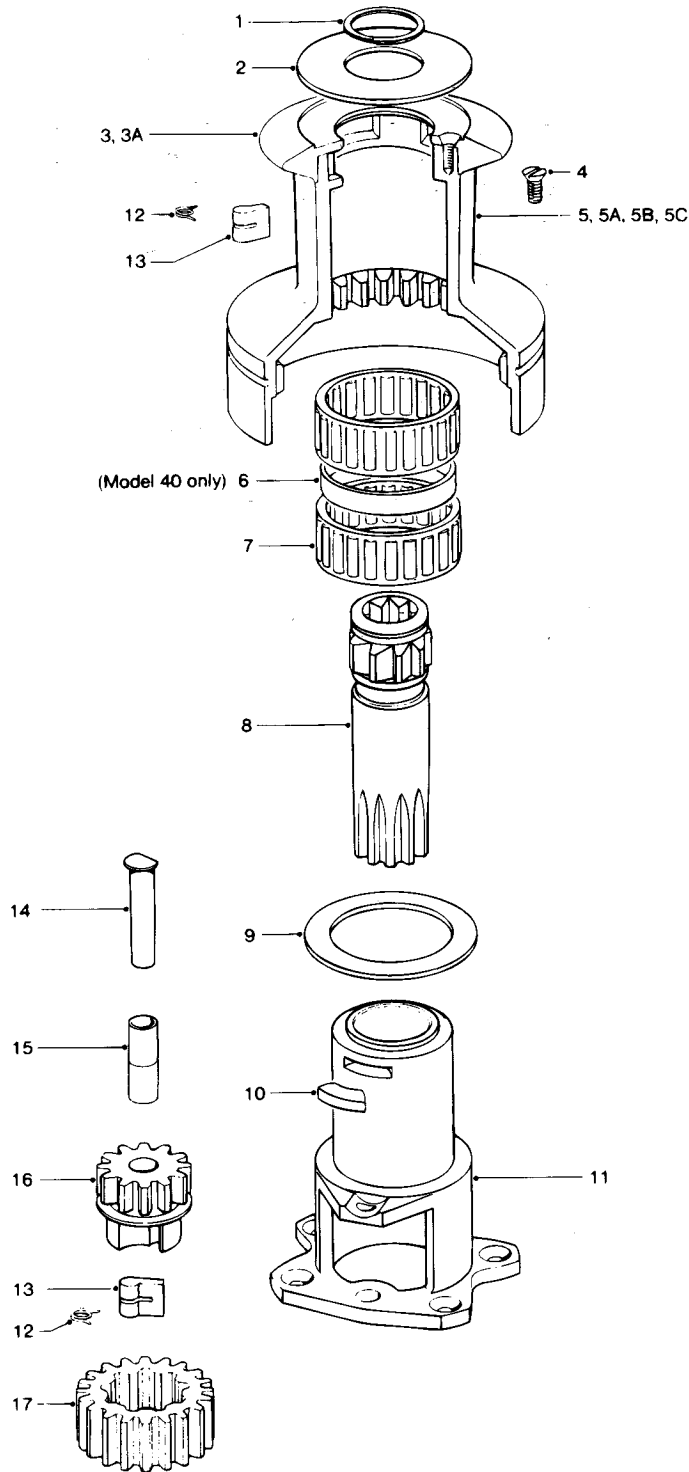

No's 24/30/40 - 2 SPEED WINCH

No. 24 - 2 SPEED WINCH

Item	Description	Part Number	No.off
1	Circlip	B2075	1
2	Top Cap	45001400	1
3	Crown (Grey)	45001109	1
3a	Crown (Black)	45001108	1
4	CSK HD Posidriv Screw M5 x 12mm Long	15000527	3
5	Drum Alloy (Grey)	45001414	1
5a	Drum Alloy (Black)	45000472	1
5b	Drum Bronze	15000663	1
5c	Drum Chrome	15000471	1
7	Roller Bearing Assy	15008007	2
8	Main Spindle	15000830	1
9	Drum Washer	15000376	1
10	Key	15008005	1
11	Centre Stem	18000531	1
12	Pawl Spring	1260/7	4
13	Pawl	1260/8	4
14	Gear Spindle	15000423	1
15	Gear Spindle Sleeve	15000378	2
16	Pawl Gear	15000477	1
17	Ratchet Gear	15000476	1

No. 30 - 2 SPEED WINCH

Item	Description	Part Number	No.off
1	Circlip	B2075	1
2	Top Cap	45001500	1
3	Crown (Grey)	45001509	1
3a	Crown (Black)	45001508	1
4	CSK HD Posidriv Screw M5 x 12mm Long	15000527	3
5	Drum Alloy (Grey)	45001514	1
5a	Drum Alloy (Black)	15000447	1
5b	Drum Bronze	15000664	1
5c	Drum Chrome	15000448	1
7	Roller Bearing Assembly	15008007	2
8	Main Spindle	15000830	1
9	Drum Washer	15000466	1
10	Key	15008005	1
11	Centre Stem	18000532	1
12	Pawl Spring	1260/7	4
13	Pawl	1260/8	4
14	Gear Spindle	15000385	1
15	Gear Spindle Sleeve	15000378	2
16	Pawl Gear	15000470	1
17	Ratchet Gear	15000469	1

No. 40 - 2 SPEED WINCH

Item	Description	Part Number	No.off
1	Circlip	B2075	1
2	Top Cap	45001600	1
3	Crown (Grey)	45001509	1
3a	Crown (Black)	45001508	1
4	CSK HD Posidriv Screw M5 x 12mm Long	15000527	3
5	Drum Alloy (Grey)	45001614	1
5a	Drum Alloy (Black)	15000493	1
5b	Drum Bronze	15000665	1
5c	Drum Chrome	15000492	1
6	Spacer	15000491	1
7	Roller Bearing Assembly	15008007	2
8	Main Spindle	15000831	1
9	Drum Washer	15000466	1
10	Key	15008005	1
11	Centre Stem	18000533	1
12	Pawl Spring	1260/7	4
13	Pawl	1260/8	4
14	Gear Spindle	15000486	1
15	Gear Spindle Sleeve	15000378	2
16	Pawl Gear	15000490	1
17	Ratchet Gear	15000496	1