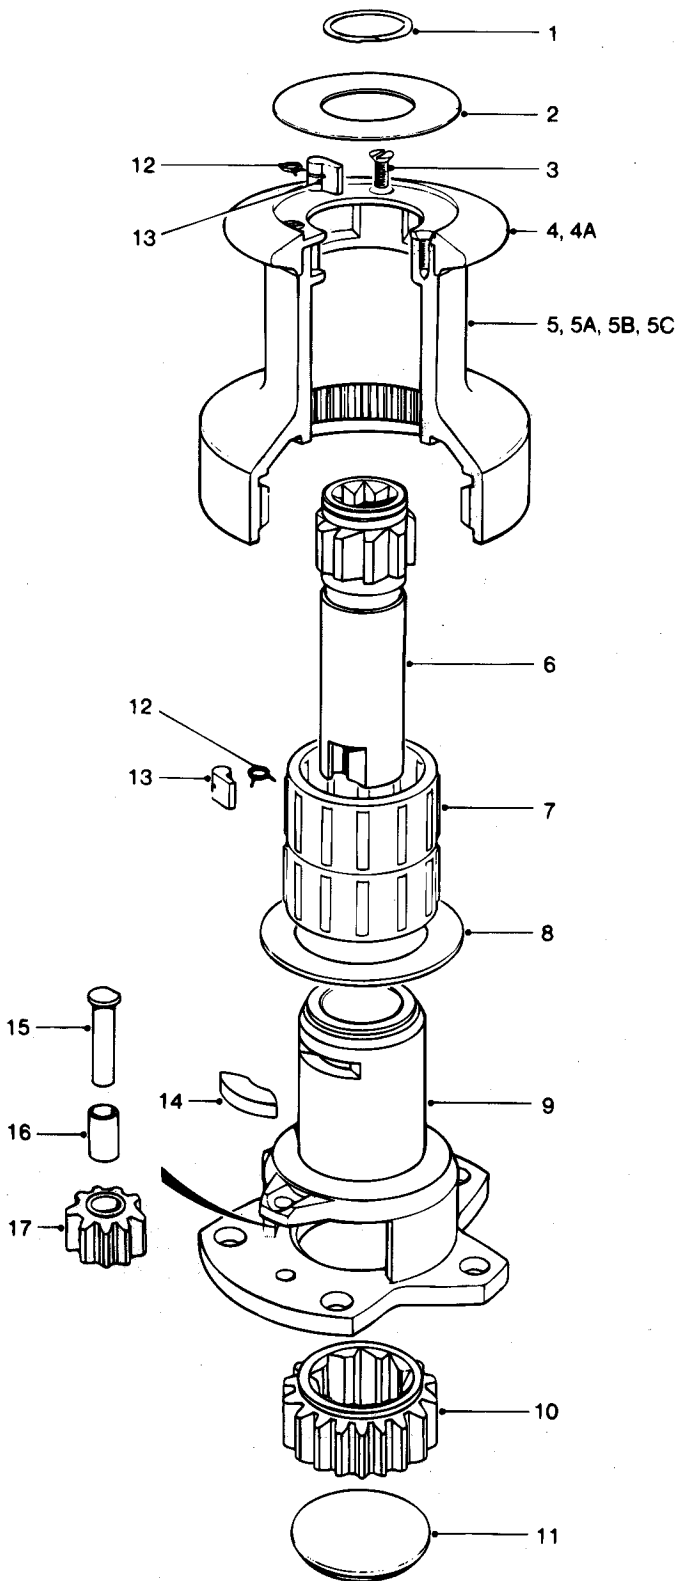

**No. 16 - 2 SPEED WINCH**

Item	Description	Part Number	No. Off
1	Circlip	B2075	1
2	Top Cap	45001300	1
3	CSK HD Posidriv Screw M5 x 12mm Long	15000527	3
4	Crown (Black)	45001108	1
4a	Crown (Grey)	45001109	1
5	Drum Alloy (Grey)	45001314	1
5a	Drum Alloy (Black)	15000454	1
5b	Drum Bronze	15000662	1
5c	Drum Chrome	15000453	1
6	Main Spindle	15000829	1
7	Roller Bearing Assembly	15008007	2
8	Drum Washer	15000466	1
9	Centre Stem	18000530	1
10	Ratchet Gear	15000464	1
11	Gear Retainer	15000461	1
12	Pawl Spring	1260/7	4
13	Pawl	1260/8	4
14	Key	15008005	1
15	Idler Spindle	15000463	1
16	Gear Spindle Sleeve	45000033	1
17	Idler Gear	15000827	1