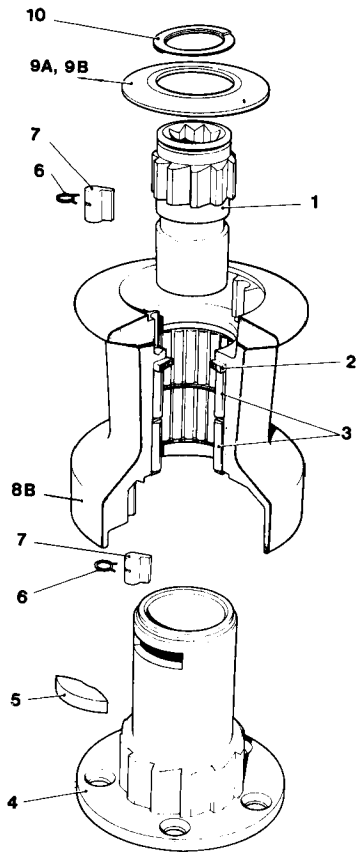

No.8

Model 8B, 8C only

No. 8 1 Speed Winch

Item No.	Part No.	Description	No. Off
1	15008003	Spindle	1
2	15008004	Drum Washer	1
3	15008007	Roller Bearing	2
4	15008001	Centre Stem	1
5	15008005	Key	1
6	1260/7	Pawl Spring	4
7	1260/8	Pawl	4
8A	15000650	Drum - Chrome	1
8B	15000364	Drum - Alloy	1
8C	15000661	Drum - Bronze	1
9A	15000434	Top Cap - Alloy	1
9B	15000478	Top Cap - Chrome & Br Drum	1
10	B2075	Circlip	1
11	15000651	Crown	1
12	15000527	Screw	3