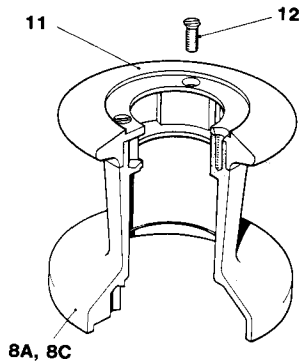

No.8

Model 8B, 8C only

No. 8 1 Speed Winch

Item No.	Part No.	Description	No. Off
1	15008003	Spindle	1
2	15008004	Drum Washer	1
3	15008007	Roller Bearing	2
4	15008001	Centre Stem	1
5	15008005	Key	1
6	1260/7	Pawl Spring	4
7	1260/8	Pawl	4
8A	15000650	Drum - Chrome	1
8B	15000364	Drum - Alloy	1
8C	15000661	Drum - Bronze	1
9A	15000434	Top Cap - Alloy	1
9B	15000478	Top Cap - Chrome & Br Drum	1
10	B2075	Circlip	1
11	15000651	Crown	1
12	15000527	Screw	3