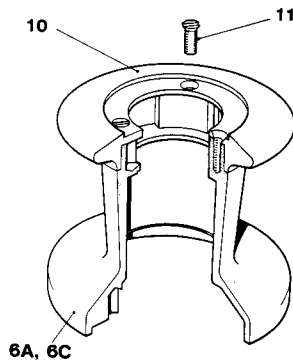

6A, 6C

No. 6 1 Speed Winch

Item No.	Part No.	Description	No. Off
1	B2075	Circlip	1
2A	15000388	Top Cap - Alloy Drum	1
2B	18000048	Top Cap - Chrome & Br Drum	1
3	1260/7	Pawl Spring	4
4	1260/8	Pawl	4
5	15000148	Spindle	1
6A	15006102	Drum - Chrome	1
6B	15000363	Drum - Alloy	1
6C	15000660	Drum - Bronze	1
7	15006004	Washer	1
8	15006005	Key	1
9	15000144	Centre Stem	1

No. 7 1 Speed Winch

Item No.	Part No.	Description	No. Off
1	B2075	Circlip	1
2A	15000443	Top Cap - Alloy Drum	1
2B	15000478	Top Cap - Chrome & Br Drum	1
3	1260/7	Pawl Spring	4
4	1260/8	Pawl	4
5	15000148	Spindle	1
6A	15000650	Drum - Chrome	1
6B	15000364	Drum - Alloy	1
6C	15000661	Drum - Bronze	1
7	15006004	Washer	1
8	15010005	Key	1
9	15000143	Centre Stem	1
10	15000652	Crown	1
11	15000527	Screw	3