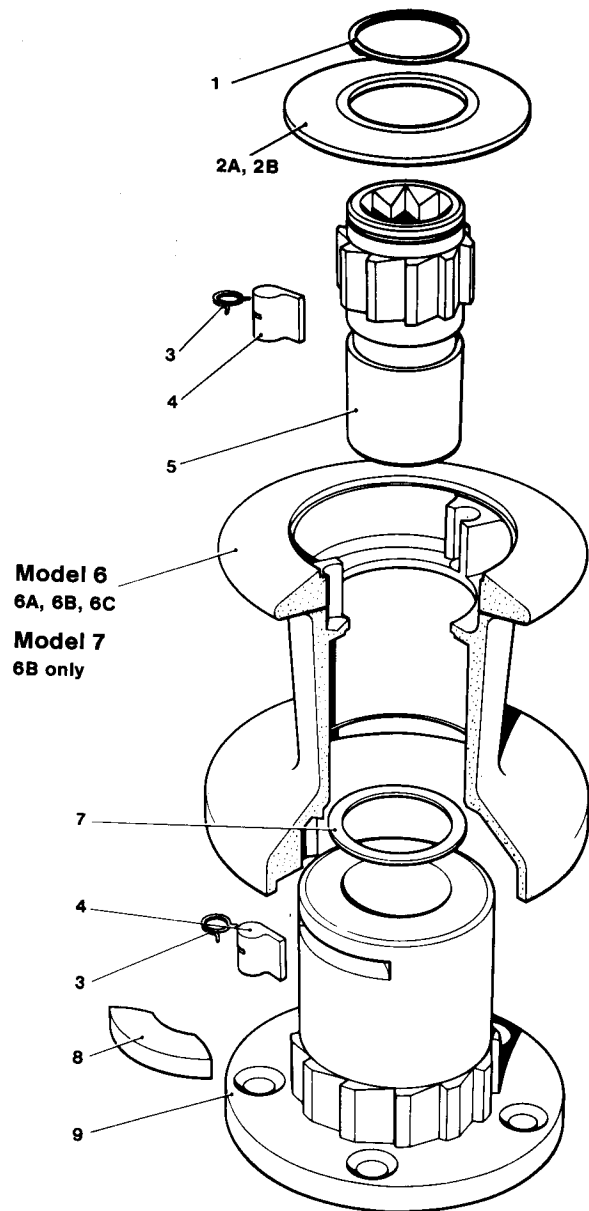

# Nos. 6/7

Model 6  
6A, 6B, 6C

Model 7  
6B only

Model 7B, 7C only

6A, 6C

## No. 6 1 Speed Winch

Item No.	Part No.	Description	No. Off
1	B2075	Circlip	1
2A	15000388	Top Cap - Alloy Drum	1
2B	18000048	Top Cap - Chrome & Br Drum	1
3	1260/7	Pawl Spring	4
4	1260/8	Pawl	4
5	15000148	Spindle	1
6A	15006102	Drum - Chrome	1
6B	15000363	Drum - Alloy	1
6C	15000660	Drum - Bronze	1
7	15006004	Washer	1
8	15006005	Key	1
9	15000144	Centre Stem	1

## No. 7 1 Speed Winch

Item No.	Part No.	Description	No. Off
1	B2075	Circlip	1
2A	15000443	Top Cap - Alloy Drum	1
2B	15000478	Top Cap - Chrome & Br Drum	1
3	1260/7	Pawl Spring	4
4	1260/8	Pawl	4
5	15000148	Spindle	1
6A	15000650	Drum - Chrome	1
6B	15000364	Drum - Alloy	1
6C	15000661	Drum - Bronze	1
7	15006004	Washer	1
8	15010005	Key	1
9	15000143	Centre Stem	1
10	15000652	Crown	1
11	15000527	Screw	3