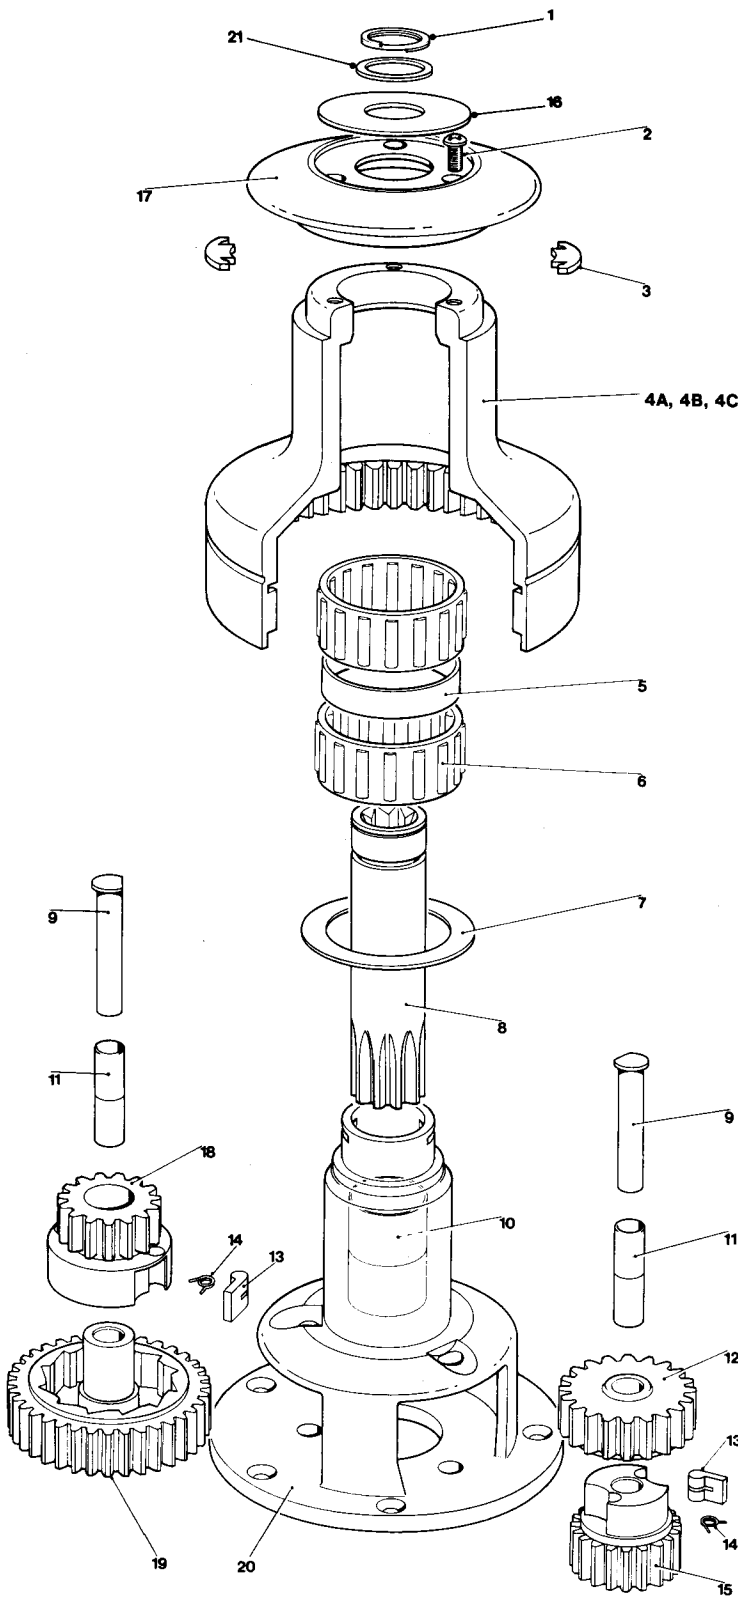

Nos. 43/46

No. 43 2 Speed Winch

Item No.	Part No.	Description	No. Off
1	B2075	Circlip	1
2	B0325	Pan Hd Posidriv Screw M5 x 12mm Long	3
3	15000432	Collet	2
4A	15000410	Drum - Chrome	1
4B	15000411	Drum - Alloy	1
4C	15000666	Drum - Bronze	1
5	1501008	Spacer	1
6	15010007	Roller Bearing	2
7	15034638	Drum Washer	1
8	15000832	Spindle	1
9	15000422	Gear Spindle	2
10	15000377	Main Spindle Sleeve Fitted to Item 20	2
11	15000398	Gear Spindle Sleeve	4
12	15000418	Ratchet Gear	1
13	1260/8	Pawl	4
14	1260/7	Pawl Spring	4
15	15000397	Pawl Gear	1
16	15000433	Top Cap	1
17	15000416	Crown	1
18	15000419	Pawl Gear	1
19	15000417	Ratchet Gear	1
20	15000409	Centre Stem	1
21	15000684	Washer	1

No. 46 2 Speed Winch

Item No.	Part No.	Description	No. Off
1	B2075	Circlip	1
2	B0325	Pan Hd. Posidriv Screw M5 x 12mm Long	3
3	15000432	Collet	2
4A	15000391	Drum - Chrome	1
4B	15000392	Drum - Alloy	1
4C	15000667	Drum - Bronze	1
5	15000404	Spacer	1
6	15044121	Cage Assy.	2
7	15044116	Drum Washer	1
8	15000833	Spindle	1
9	15000394	Gear Spindle	2
10	15000377	Main Spindle Sleeve Fitted to Item 20	2
11	15000398	Gear Spindle Sleeve	4
12	15000396	Ratchet Gear	1
13	1260/8	Pawl	4
14	1260/7	Spring	4
15	15000397	Pawl Gear	1
16	15000433	Top Plate	1
17	15000430	Crown	1
18	15000393	Pawl Gear	1
19	15000395	Ratchet Gear	1
20	15000400	Centre Stem	1
21	15000684	Washer	1