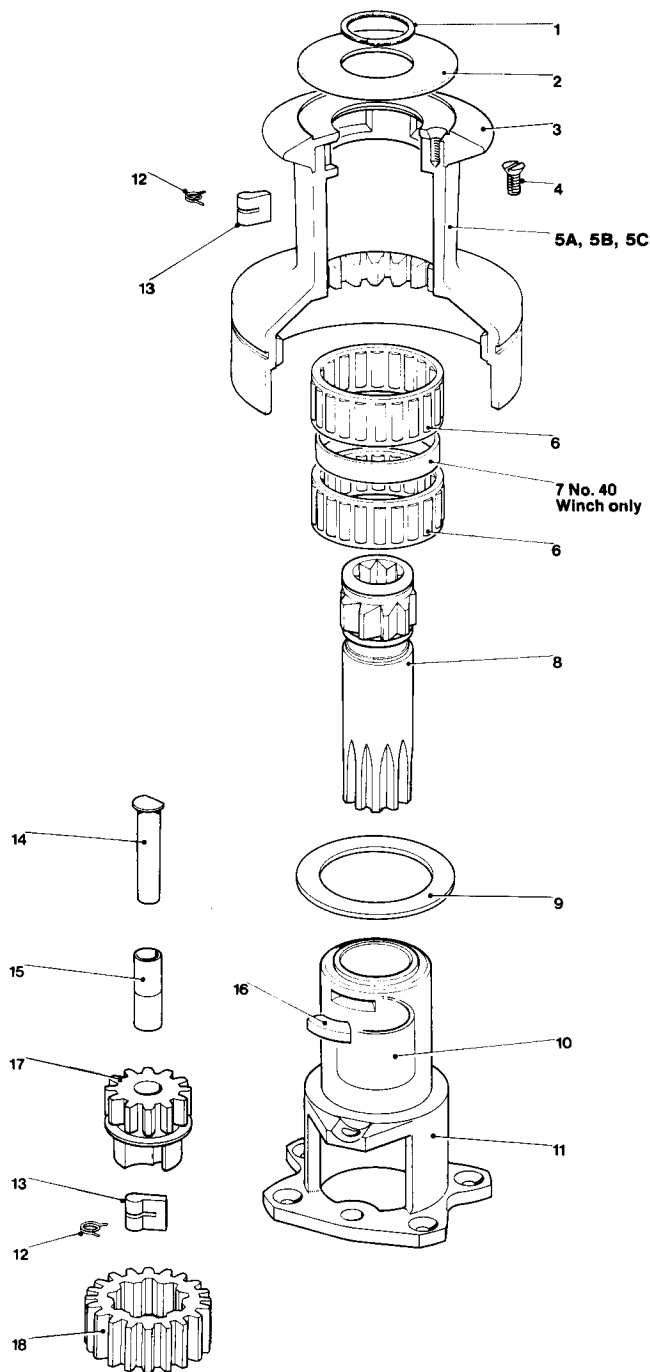

Nos. 24/30/40

No. 24 2 Speed Winch

Item No.	Part No.	Description	No. Off
1	B2075	Circlip	1
2	15000478	Top Cap	1
3	15000474	Crown	1
4	15000527	Csk Hd Posidriv Screw M5 x 12mm Long	3
5A	15000471	Drum - Chrome	1
5B	15000472	Drum - Alloy	1
5C	15000663	Drum - Bronze	1
6	15008007	Roller Bearing	2
7	—	—	—
8	15000830	Spindle Assy.	1
9	15000376	Drum Washer	1
10	15000377	Main Spindle Sleeve Fitted to Item 11	1
11	15000473	Centre Stem	1
12	1260/7	Pawl Spring	4
13	1260/8	Pawl	4
14	15000423	Gear Spindle	1
15	15000378	Gear Spindle Sleeve	2
16	15008005	Key	1
17	15000477	Pawl Gear	1
18	15000476	Ratchet Gear	1

No. 30 2 Speed Winch

Item No.	Part No.	Description	No. Off
1	B2075	Circlip	1
2	15000433	Top Cap	1
3	15000374	Crown	1
4	15000527	Csk Hd Posidriv Screw M5 x 12mm Long	3
5A	15000448	Drum - Chrome	1
5B	15000447	Drum - Alloy	1
5C	15000664	Drum - Bronze	1
6	15008007	Roller Bearing	2
7	—	—	—
8	15000830	Spindle Assy.	1
9	15000466	Drum Washer	1
10	15000377	Main Spindle Sleeve Fitted to Item 11	1
11	15000467	Centre Stem	1
12	1260/7	Pawl Spring	4
13	1260/8	Pawl	4
14	15000385	Gear Spindle	1
15	15000378	Gear Spindle Sleeve	2
16	15008005	Key	1
17	15000470	Pawl Gear	1
18	15000469	Ratchet Gear	1

No. 40 2 Speed Winch

Item No.	Part No.	Description	No. Off
1	B2075	Circlip	1
2	15000433	Top Cap	1
3	15000495	Crown	1
4	15000527	Csk Hd Posidriv Screw M5 x 12mm Long	3
5A	15000492	Drum - Chrome	1
5B	15000492	Drum - Alloy	1
5C	15000665	Drum - Bronze	1
6	15008007	Roller Bearing	2
7	15000491	Spacer	1
8	15000831	Spindle Assy.	1
9	15000466	Drum Washer	1
10	15000377	Main Spindle Sleeve Fitted to Item 11	2
11	15000494	Centre Stem	1
12	1260/7	Pawl Spring	4
13	1260/8	Pawl	4
14	15000486	Gear Spindle	1
15	15000378	Gear Spindle Sleeve	2
16	15008005	Key	1
17	15000490	Pawl Gear	1
18	15000496	Ratchet Gear	1