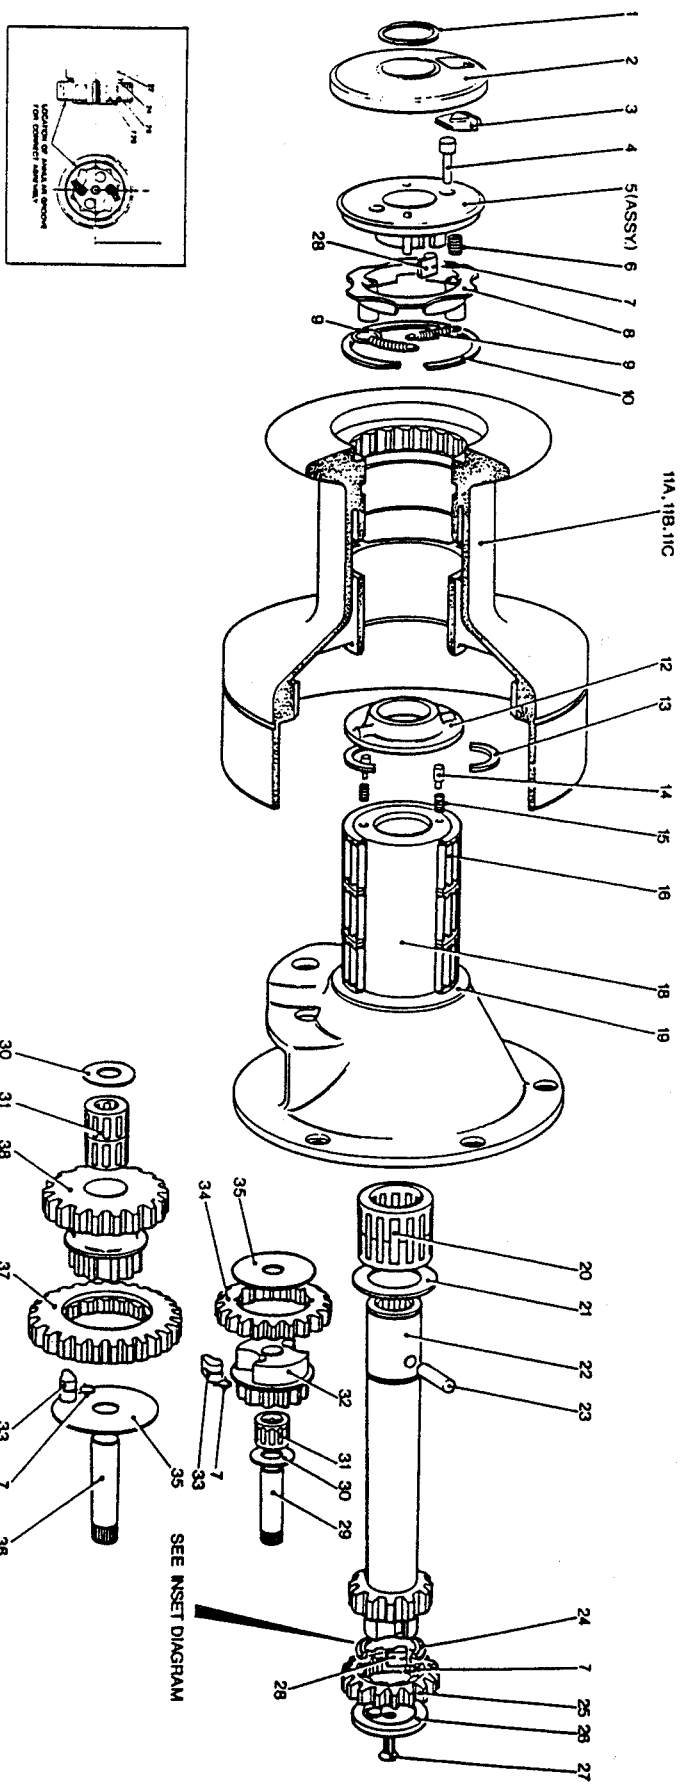

Lewmar

Three speed winches

Model 48

Parts List

Item Number	Part Number	Description	No. OH
1	B2075	Circello, Spirolox	1
2	15048108	Top Cap Cover	1
3	15044114	Push Button	1
4	15044111	Plunger	1
5	15044104	Top Cap Assembly	1
6	15044112	Spring	1
7	1260/7	Pawl Spring	8
8	15044106	Closing Ring	2
9	15044113	Spring	2
10	B2083	Circello	1
11A	15048102	Drum, Bronze	1
11B	15048202	Drum, Alloy	1
11C	15048302	Drum, Stainless Steel	1
12	15044106	Clutch Plate	1
13	15044118	Collar	2
14	1300/24	Plunger	2
15	1300/20	Spring	2
16	1301/SA3	Cage Assembly	3
18	15048101	Centre Stem	1
18	15044116	Washer	1
20	1264/SA2	Cage Assembly	1
21	1300/21	Washer	1
22	15048103	Spindle	1
23	15044119	Drive Pin	1
24	15025107	Spacer	1
25	15048104	Ratchet Gear	1
26	15018107	Spindle End Cap	1
27	B0515	Counterbore Screw 3/8" U.N.C.	1
28	1260/8	Pawl	4
29	1300/10	Spindle	1
30	1300/22	Washer	2
31	1300/8	Pawl Gear	3
32	1300/SA2	Cage Assembly	1
33	1264/8	Pawl	4
34	1300/7	Ratchet Gear	2
35	1264/7	Washer	2
36	1300/9	Spindle	1
37	1300/6	Ratchet Gear	1
38	1300/6	Pawl Gear	1

with groove provided.
 Z1 Engage two springs (9) with pillars provided on closing ring (8).
 AZ Check top cap mechanism for correct operation, as prescribed in point (F), Oil lightly.
 B2 Reassemble and check winch as points (N,P).
 CZ If winch fails to perform correctly, re-check servicing technique or contact your nearest Lewmar service point.

Spare Parts Kits
 Model 48
 Cat No 19748400

Contents
 4 x Pawl Pt. No 1260/8
 8 x Spring Pt No 1260/7
 4 x Pawl Pt No 1264/8
 2 x Washer Pt No 1300/22
 2 x Washer Pt No 1264/7
 2 x Plunger Pt No 1300/24
 2 x Spring 1300/20
 1 x Plunger Pt No 15044111
 1 x Spring Pt No 15044112
 1 x Washer Pt No 15025107
 1 x Circello Pt No B2083
 1 x Pin Pt No B2075
 2 x Spring Pt No 15044113