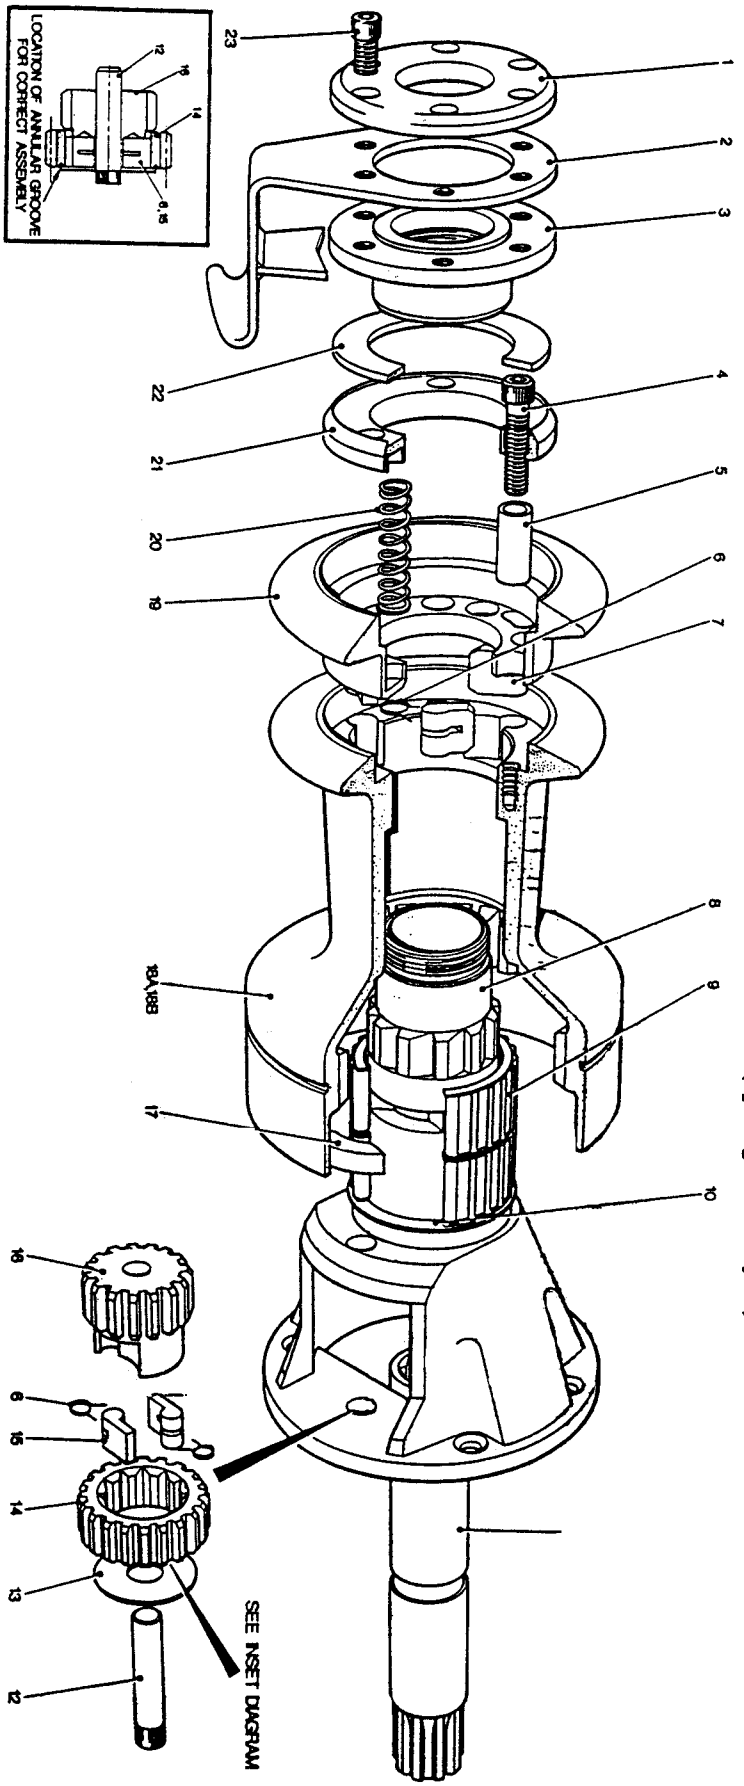

Lewmar

Self-Tailing Winches

No 34ST (Spring Loaded Jaw)

Parts list

Item Number	Part Number	Description	No. Off
1	15044811	Top Cap	1
2	15040810	Stripper Plate	1
3	15044807	Nut	1
4	B0724	Socket Head Cap Screw 1/4 x 20	3
5	15040812	Spacer	3
6	12807	Pawl Spring	6
7	1284/8	Pawl	3
8	15040801	Centre Stem	1
9	1280/SAZ	Cage Assembly	2
10	1280/10	Thrust Washer	1
11	15044804	Spindle	1
12	1280/8	Intermediate Gear	1
13	1280/9	Intermediate Gear	1
14	1280/5	Washer	1
15	1280/8	Intermediate Gear	1
16	15044803	Pawl	2
17	15040805	Intermediate Gear	1
18	15040805	Pawl Holder	1
19	15044802	Key	1
20	15044802	Drum (Alloy)	1

188	15040802	Drum Stainless Steel	1
19	15044805	Upper Crown Plate	1
20	15040813	Spring	6
21	15040808	Retaining Plate	1
22	B2454	Thrust Washer	1
23	B0723	Socket Head Cap Screw 1/4 x 20 UNC	6

Spare Parts Kit.
Model 34 ST Cat. No. 19740700

Contents:-
2 x Pawl Pt. No. 1280/8
5 x Pawl Springs Pt. No. 1280/7
3 x Pawl Pt. No. 1284/8
1 x Washer Pt. No. 1280/9
1 x Key Pt. No. 15040805
1 x Washer Pt. No. B2454