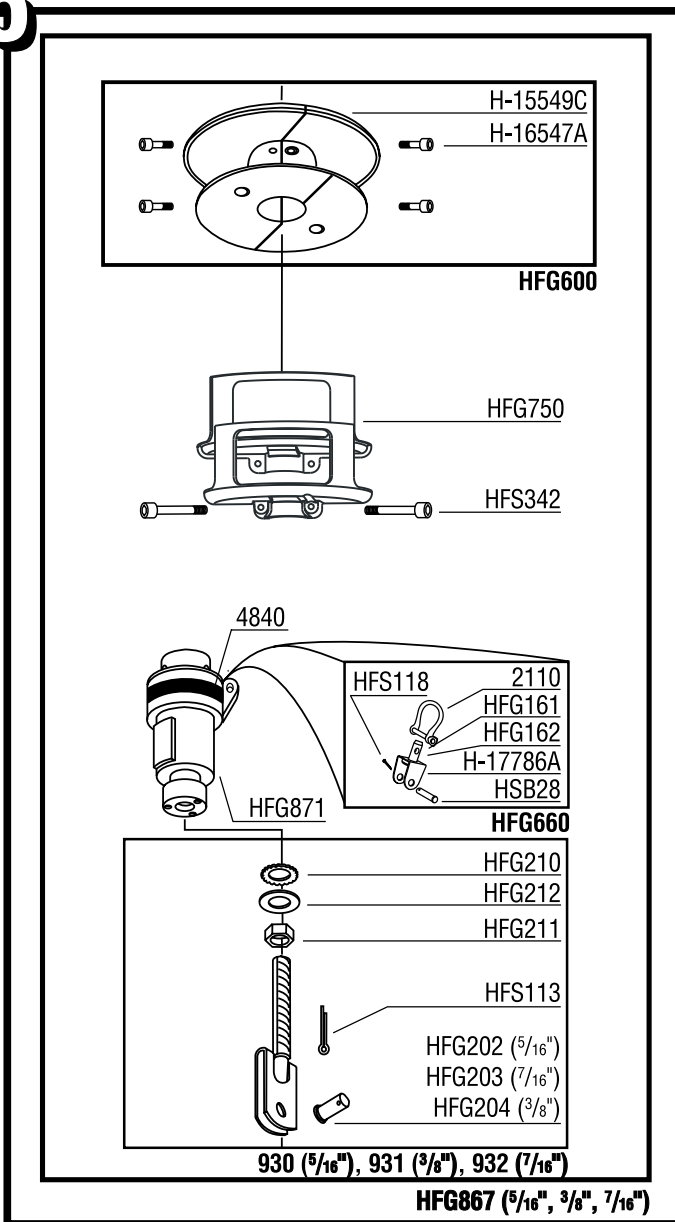

4

4 - Studs & Components

Swage Studs

- HFG215 Stud-Cap - 7/16" ID x 3" Red
- 915 Stud - 5/32" (4 mm) Swage
- 916 Stud - 3/16" (5 mm) Swage
- 917 Stud - 7/32" (7 mm) Swage
- 918 Stud - 6 mm Swage (type 316 only)

Sta-Lok Studs

- HFG215 Stud-Cap - 7/16" ID x 3" Red
- 919 Stud - 5/32" Sta-Lok
- HFG207 Wedge - 5/32" (4 mm) Sta-Lok
- HFS215 Washer - 3/8" .068 x .813 x .406 18-8
- 920 Stud - 3/16" Sta-Lok
- HFG229 Wedge - 3/16" Sta-Lok
- HFS215 Washer - 3/8" .068 x .813 x .406 18-8
- 921 Stud 7/32" Sta-Lok
- HFG230 Wedge - 7/32" Sta-Lok
- HFS215 Washer - 3/8" .068 x .813 x .406 18-8
- 923 Stud - 5 mm Sta-Lok Unit 0
- HFG208 Wedge - 5mm Sta-Lok
- HFS215 Washer - 3/8" .068 x .813 x .406 18-8
- 924 Stud - 6 mm Sta-Lok
- HFG187 Wedge - 6 mm Sta-Lok
- HFS215 Washer - 3/8" .068 x .813 x .406 18-8

Rod

- HFG215 Stud-Cap - 7/16" ID x 3" Red
- 935 Stud -4 Rod Adpt w/Nosepiece
- HFG240 Stud - Main Body
- HFG242 Nosepiece -4
- HFS181 Cotter Pin - 3/32" x 1" 18-8
- 936 Stud -6 Rod Adpt w/Nosepiece
- HFG241 Stud - Main Body
- HFG243 Nosepiece -6
- HFS181 Cotter Pin - 3/32" x 1" 18-8

5

5 - Drum Assembly & Components

- HFG867 5/16" Drum Assembly 5/16" Clevis - Complete
- HFG867 3/8" Drum Assembly 3/8" Clevis - Complete
- HFG867 7/16" Drum Assembly 7/16" Clevis - Complete
- HFG600 Spool Assembly - Complete
- H-15549C Spool Assembly Half
- H-16547A Fastener - M6 x 1.00-6G 316 (order 4)
- HFG750 Line Guard (order 2)
- HFS342 Fastener - M6 x 1.00 GC Screw (order 2)
- HFG871 Hub - w/o Lower Toggle
- 4840 Label - Tack Swivel
- HFG660 Tack Shackle Assembly
- 2110 Shackle - (6 mm) 1/4" Bow
- H-17786A Swivel Bracket
- HFG161 Swivel Pin - 13/32"
- HFG162 Plastic Washer
- HFS118 Pin - 1/16" x .500 18-8 Cotter
- HSB28 Clevis Pin - 1/4" x .875"
- 930, 931, 932 Lower Toggle
- HFG202 Clevis Pin 5/16" - Lower Toggle
- HFG203 Clevis Pin 7/16" - Lower Toggle
- HFG204 Clevis Pin 3/8" - Lower Toggle
- HFG210 Lockwasher - Toggle
- HFG211 Lock Nut
- HFG212 Flat Washer - Lower Toggle
- HFS113 Cotter Pin