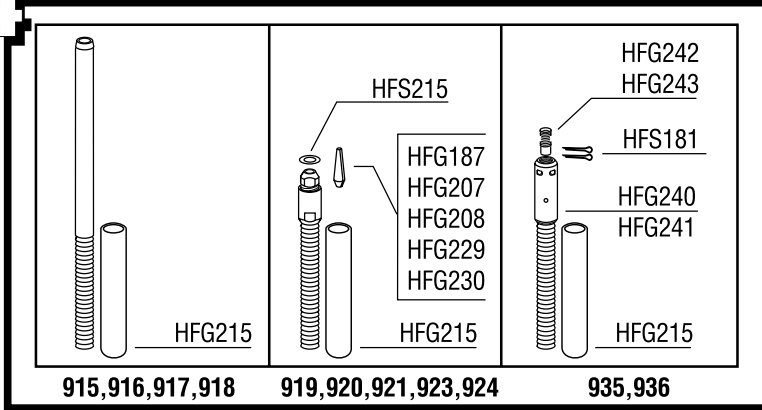

4

4 - Studs & Components

Swage Studs

- HFG215 Stud-Cap - 7/16" ID x 3" Red
- 915 Stud - 5/32" (4 mm) Swage
- 916 Stud - 3/16" (5 mm) Swage
- 917 Stud - 7/32" (7 mm) Swage
- 918 Stud - 6 mm Swage (type 316 only)

Sta-Lok Studs

- HFG215 Stud-Cap - 7/16" ID x 3" Red
- 919 Stud - 5/32" Sta-Lok
- HFG207 Wedge - 5/32" (4 mm) Sta-Lok
- HFS215 Washer - 3/8" .068 x .813 x .406 18-8
- 920 Stud - 3/16" Sta-Lok
- HFG229 Wedge - 3/16" Sta-Lok
- HFS215 Washer - 3/8" .068 x .813 x .406 18-8
- 921 Stud 7/32" Sta-Lok
- HFG230 Wedge - 7/32" Sta-Lok
- HFS215 Washer - 3/8" .068 x .813 x .406 18-8
- 923 Stud - 5 mm Sta-Lok Unit 0
- HFG208 Wedge - 5mm Sta-Lok
- HFS215 Washer - 3/8" .068 x .813 x .406 18-8
- 924 Stud - 6 mm Sta-Lok
- HFG187 Wedge - 6 mm Sta-Lok
- HFS215 Washer - 3/8" .068 x .813 x .406 18-8

Rod

- HFG215 Stud-Cap - 7/16" ID x 3" Red
- 935 Stud -4 Rod Adpt w/Nosepiece
- HFG240 Stud - Main Body
- HFG242 Nosepiece -4
- HFS181 Cotter Pin - 3/32" x 1" 18-8
- 936 Stud -6 Rod Adpt w/Nosepiece
- HFG241 Stud - Main Body
- HFG243 Nosepiece -6
- HFS181 Cotter Pin - 3/32" x 1" 18-8

5

5 - Drum Assembly & Components

- HFG867 5/16" Drum Assembly 5/16" Clevis - Complete
- HFG867 3/8" Drum Assembly 3/8" Clevis - Complete
- HFG867 7/16" Drum Assembly 7/16" Clevis - Complete
- HFG600 Spool Assembly - Complete
- H-15549C Spool Assembly Half
- H-16547A Fastener - M6 x 1.00-6G 316 (order 4)
- HFG750 Line Guard (order 2)
- HFS342 Fastener - M6 x 1.00 GC Screw (order 2)
- HFG871 Hub - w/o Lower Toggle
- 4840 Label - Tack Swivel
- HFG660 Tack Shackle Assembly
- 2110 Shackle - (6 mm) 1/4" Bow
- H-17786A Swivel Bracket
- HFG161 Swivel Pin - 13/32"
- HFG162 Plastic Washer
- HFS118 Pin - 1/16" x .500 18-8 Cotter
- HSB28 Clevis Pin - 1/4" x .875"
- 930, 931, 932 Lower Toggle
- HFG202 Clevis Pin 5/16" - Lower Toggle
- HFG203 Clevis Pin 7/16" - Lower Toggle
- HFG204 Clevis Pin 3/8" - Lower Toggle
- HFG210 Lockwasher - Toggle
- HFG211 Lock Nut
- HFG212 Flat Washer - Lower Toggle
- HFS113 Cotter Pin