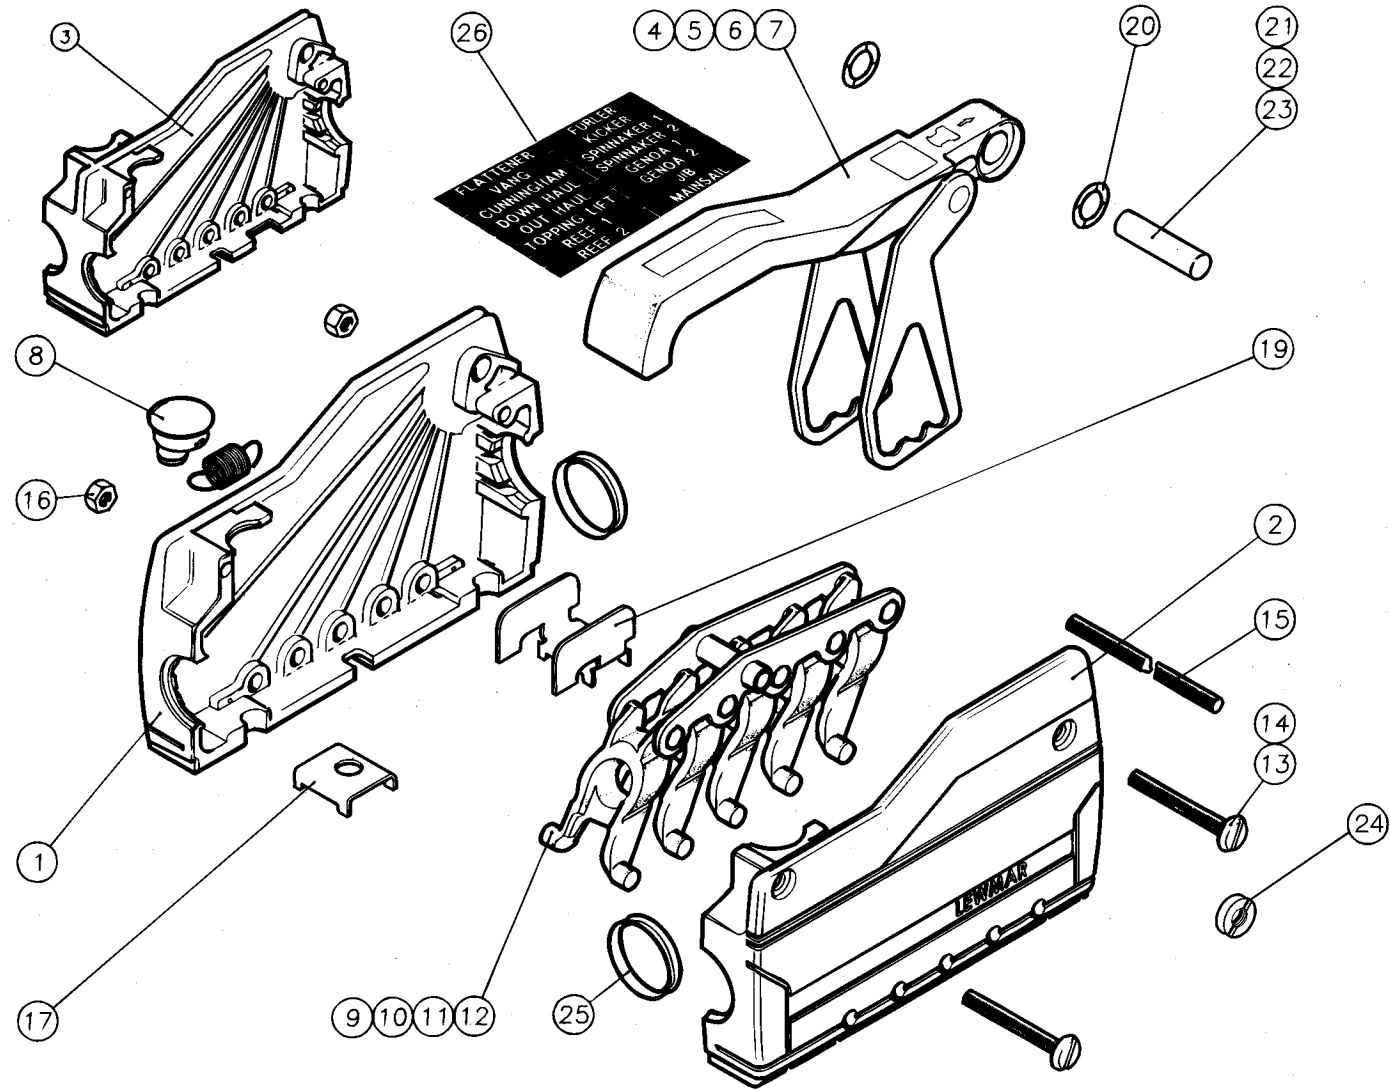

03/06/99

LEWMAR®

SUPERLOCK - ROPE CLUTCH

Item	Description	Part Number	Assembly Number
1	Right Hand Cheek	25000163	
2	Left Hand Cheek	25000162	
3	Middle Cheek	25000166	
4	Handle Assembly 8 - 10		28000185
5	Handle Assembly 10 - 12		
6	Handle Assembly 12 - 14		
7	Handle Assembly 14 - 16		
8	Dome Plug & Spring		29100001
9	Domino Assembly 8 - 10		28000177
10	Domino Assembly 10 - 12		28000184
11	Domino Assembly 12 - 14		28000179
12	Domino Assembly 14 - 16		28000178
13	Cheek Screw Single	B4660	
14	Cheek Screw Double	B4661	
15	Cheek Stud Triple	25000176	
16	M5 Nut	B5007-A4	
17	Spreader Plate	25000115	
19	Reinforcing Plate	25000190	
20	Crinkle Washer	B4402	
21	Handle Pin - Single	25000173	
22	Handle Pin - Double	25000174	
23	Handle Pin - Triple	25000175	
24	Slotted Nut	28000182	
25	Stainless Steel Ferrule	25000156	
26	Decal	25000183	