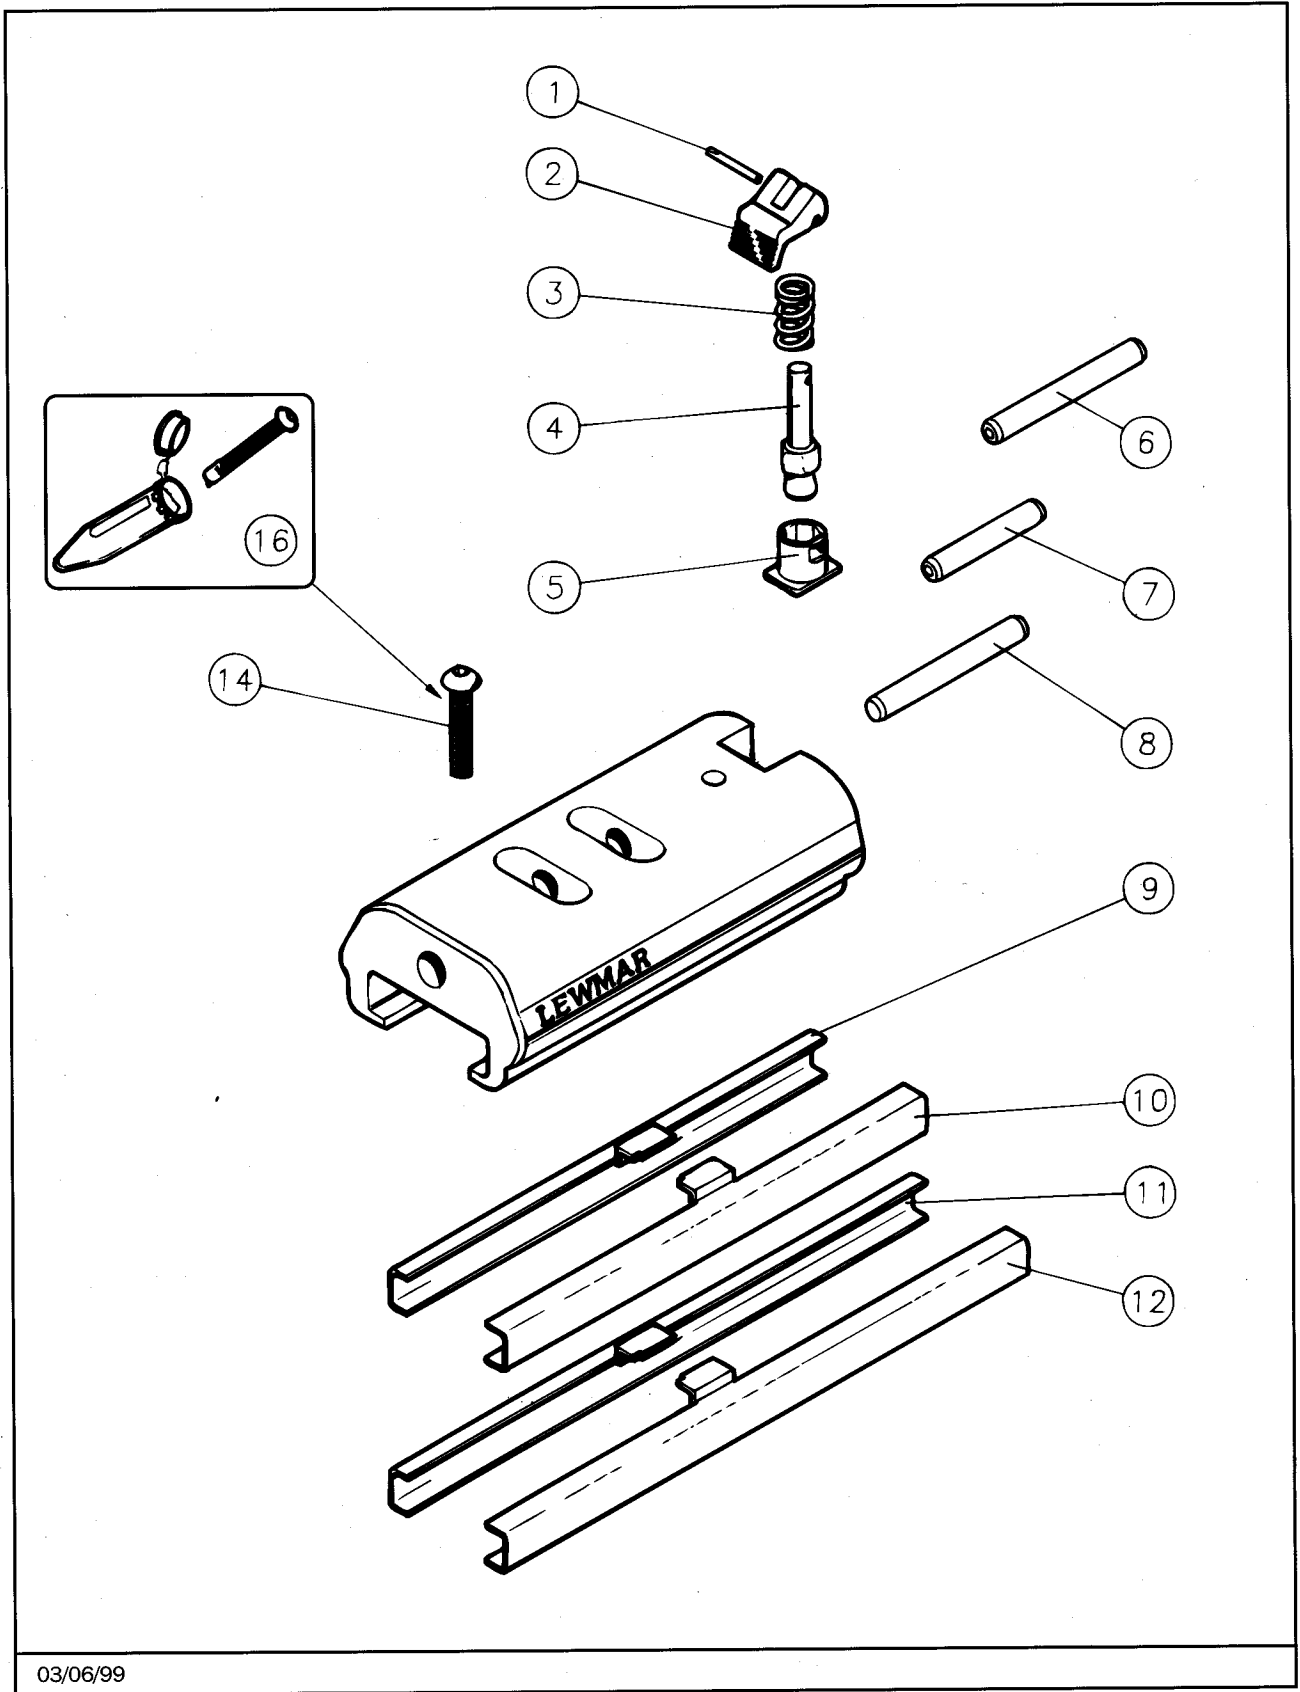

**SIZE 1, 2 & 3 T-TRACK CARS**

03/06/99

**LEWMAR®**

**SIZE 1, 2 & 3 T-TRACK CARS**

<b>Item</b>	<b>Description</b>	<b>Part Number</b>	<b>Assembly Number</b>
1	3 x 24mm Spirol Pin	B1526	
2	Plunger Cam		29172049
3	Spring		
4	Plunger		
5	Plunger Sleeve		
6	Size 3 Pin	B4601	
7	Size 2 Pin	B1579	
8	Size 1 Pin	25000008	
9	Insert L/H Size 1 & 2	15200187	
10	Insert R/H Size 1 & 2	15200188	
11	Insert L/H Size 3	15200177	
12	Insert R/H Size 3	15200178	
14	Screw M5 (Size 1 Only)	B4201	
16	Grease Vial	28000810	
	Lewmar Label	25000022	

**NOTE:** From Jan 95, rubber buffers were not fitted to T-Track Cars. Car body ends machined with rounded end.