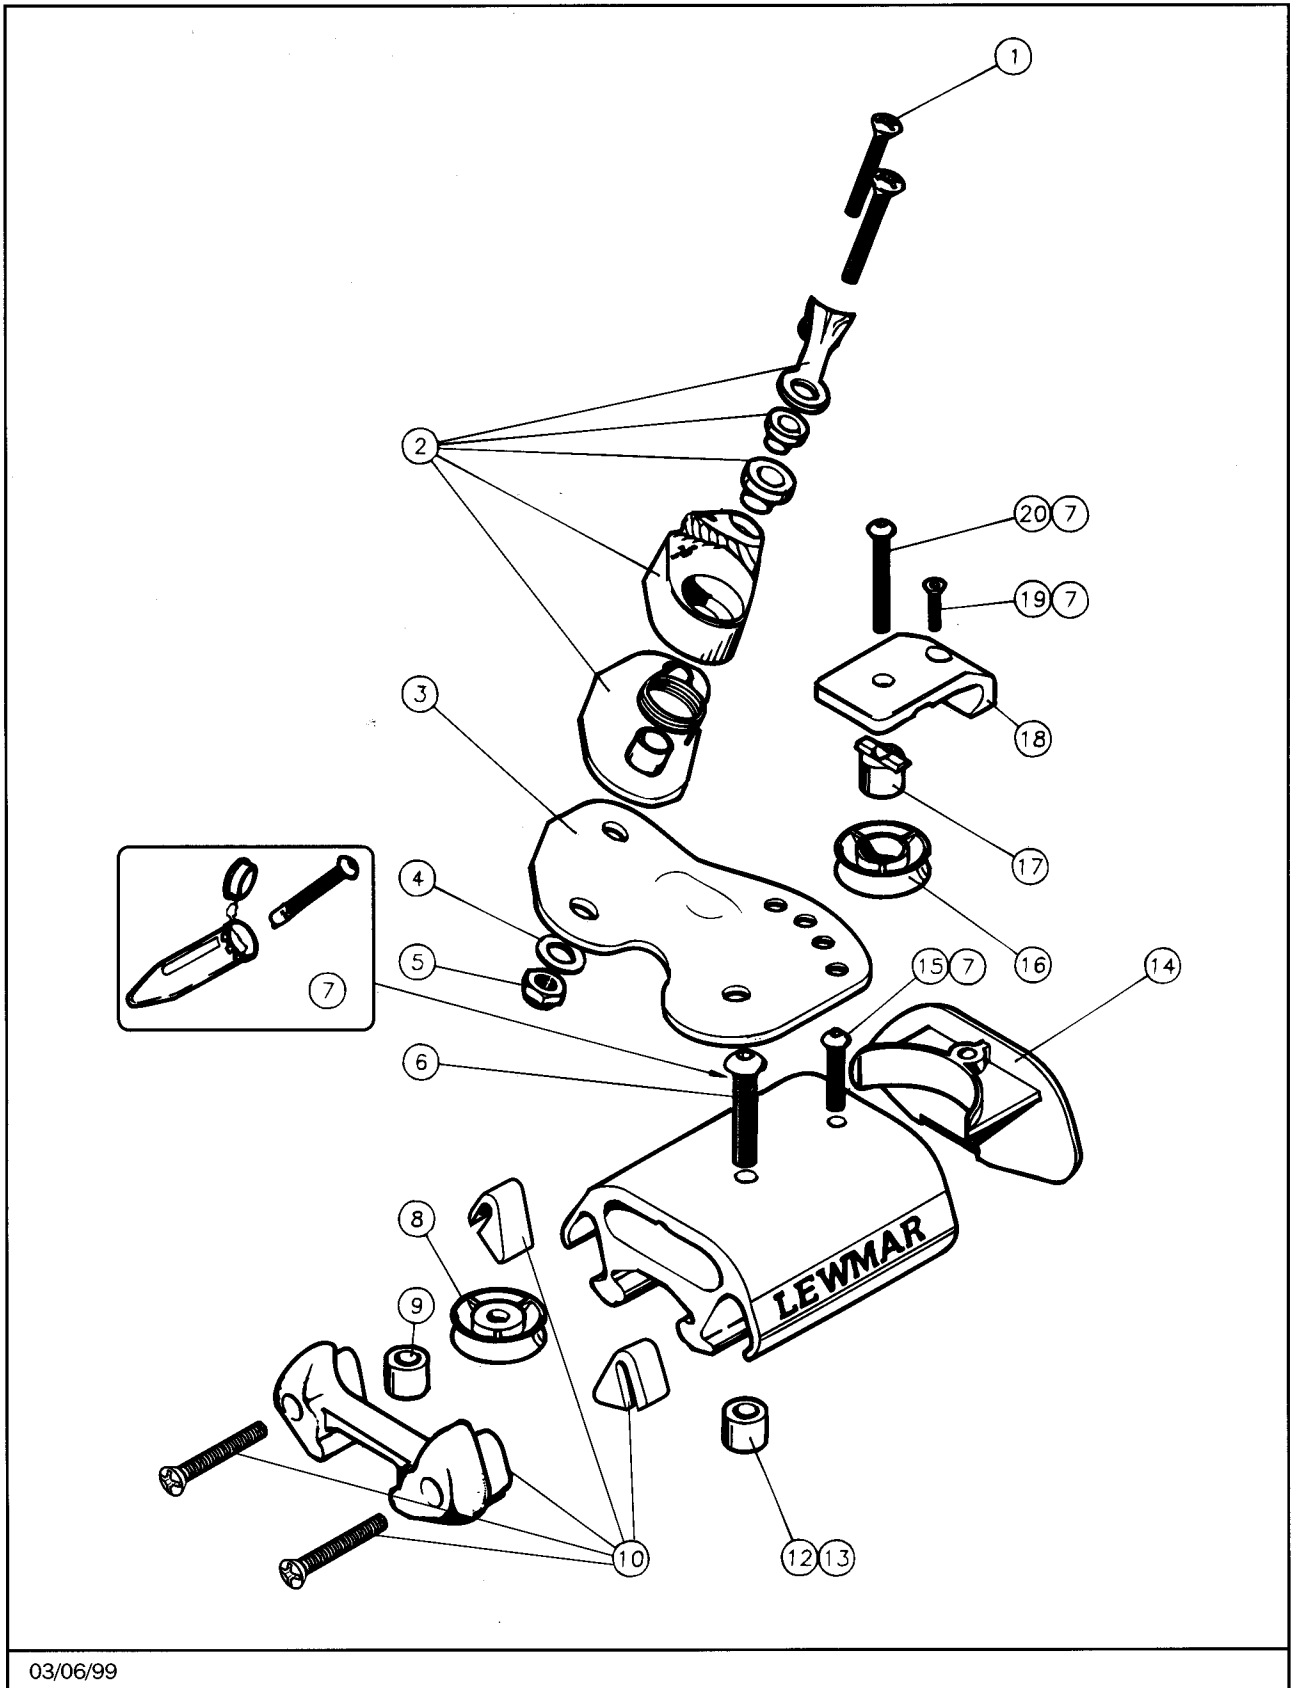

SIZE 0 END STOPS

03/06/99

**LEWMAR®**

**SIZE 0 END STOPS**

<b>Item</b>	<b>Description</b>	<b>Part Number</b>	<b>Assembly Number</b>
1	Pozi Screw	B0326-A4	
2	Cam Cleat Assembly		B2830/Assy
3	Cam Plate (Pair)		29171020
4	Washer M5	B1210-A4	
5	Nyloc Nut M5	B1078	
6	Screw M6 x 25	B4205	
7	Grease Vial	28000810	
8	Control Line Sheave (S0)	25000133	
9	Sleeve (For Dead Eye)	B4306	
10	Rubber Buffer x 2 (Including Fixings)		29170046
12	Flat Track Insert	B4300	
13	Beam Track Insert	B4311	
14	End Stop Cover	25000137	
15	Screw M4 x 16	B4200	
16	Control Line Sheave (S1)	25000009	
17	Control Line Bearing	25000010	
18	Single Sheave Strap	25000001	
19	Screw M4 x 20	B4129	
20	Screw M6 x 40 Single Cam Ends	B4210	
	Lewmar Label	25000022	